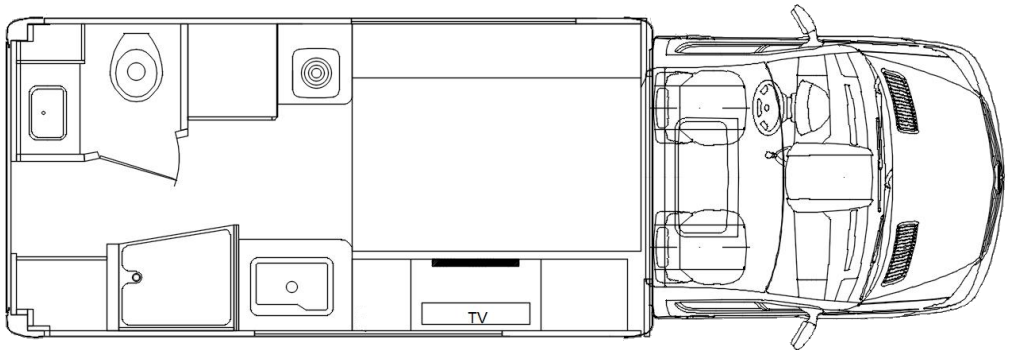

Summit SS

Powered Single Sofa
& Booth Dinette

Summit DS

Powered Single Sofa
& Stationary Sofa

Summit EB

Eddie Bed Floorplan

Specs are subject to change without Notice

Exterior height.....10' 6" w/A/C	Interior height.....6' 3"	Fresh water capacity.....30 Gallons
Exterior body width.....88"	Interior width.....84"	Gray water capacity.....24 Gallons
Exterior length.....23' 9"	Fuel capacity (Gallons).....31	Black water capacity.....24 Gallons

EXTERIOR COLOR

White

INTERIOR COLORS

Maple Walnut Chiffon Cortona Beige Madera Cream

The Chinook Summit

SPECIFICATIONS

Dimensions

Exterior length - 23' 9"
Exterior body width 88"
Exterior Height 10' 6" w/ A/C
Interior Height 6' 3"