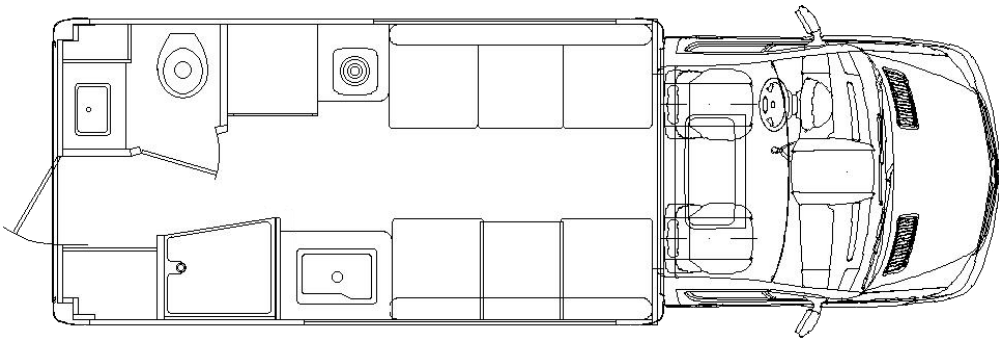

The Chinook Summit

The Summit is distinctively handcrafted for quality and style. It offers a special parking spot by the creek, away from the crowds, in the mountains, providing access to places larger motorhomes can't reach. It's nimble enough for city streets, but we suggest the mountain creek for a unique experience.

Summit SS

Powered Single Sofa
& Booth Dinette

Summit DS

Powered Single Sofa
& Stationary Sofa

Summit EB

Eddie Bed Floorplan

Specs are subject to change without Notice

Exterior height.....10' 6" w/A/C	Interior height.....6' 3"	Fresh water capacity.....30 Gallons
Exterior body width.....88"	Interior width.....84"	Gray water capacity.....24 Gallons
Exterior length.....23' 9"	Fuel capacity (Gallons).....31	Black water capacity.....24 Gallons

EXTERIOR COLOR

White

INTERIOR COLORS

Maple Walnut Chiffon Cortona Beige Madera Cream

The Chinook Summit

SPECIFICATIONS

Dimensions

Exterior length - 23' 9"
Exterior body width 88"
Exterior Height 10' 6" w/ A/C
Interior Height 6' 3"