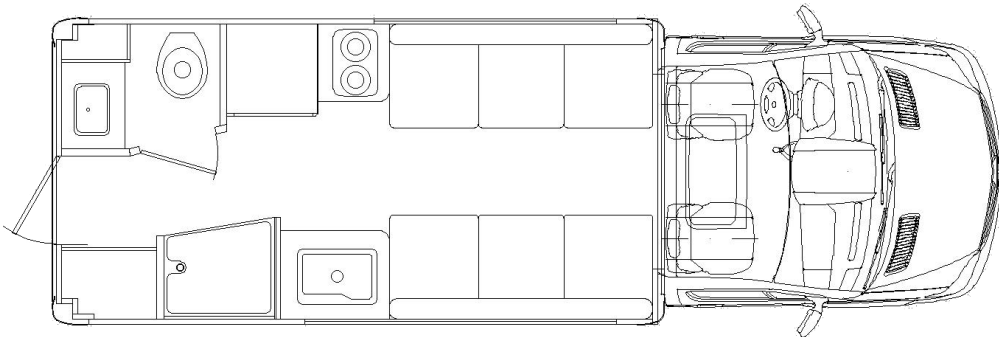

The Chinook Summit

The Summit is distinctively handcrafted for quality and style. It offers a special parking spot by the creek, away from the crowds, in the mountains, providing access to places larger motorhomes can't reach. It's nimble enough for city streets, but we suggest the mountain creek for a unique experience.

Summit SS

Powered Single Sofa
& Booth Dinette

Summit DS

Powered Single Sofa
& Stationary Sofa

Summit EB

Eddie Bed Floorplan

Specs are subject to change without Notice

Exterior height.....10' 6" w/A/C	Interior height.....6' 3"	Fresh water capacity.....30 Gallons
Exterior body width.....88"	Interior width.....84"	Gray water capacity.....24 Gallons
Exterior length.....23' 9"	Fuel capacity (Gallons).....31	Black water capacity.....24 Gallons

EXTERIOR COLOR

White

INTERIOR COLORS

Maple Walnut Chiffon Cortona Beige Madera Cream

The Chinook Summit

SPECIFICATIONS

Dimensions

Exterior length - 23' 9"
Exterior body width 88"
Exterior Height 10' 6" w/ A/C
Interior Height 6' 3"